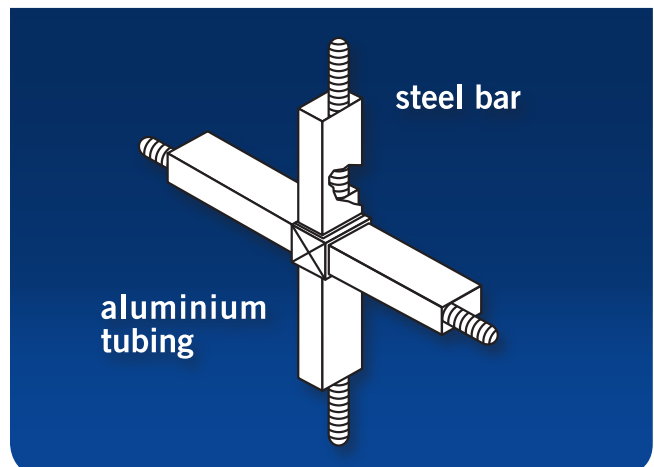

UNIQUE BENEFITS OF TRELLIDOR COTTAGE GUARD

Trellidor Cottage Guard units are engineered to provide dependable security while still looking good.

They have a number of unique benefits:

- Seamlessly match existing cottage pane windows
- Create a cottage pane effect on featureless windows
- Openings are flexible in terms of size, but always comply with maximums allowed by insurance companies
- Fully framed for increased resistance to attack
- Increased strength due to combination of aluminium tubing and reinforced steel bar insert
- Guaranteed for 5 years against defective workmanship and corrosion, even at the coast
- SABS ISO 9001 certified
- Custom made and installed by approved technicians with no welding required
- Easy to clean and maintain
- Can be powder coated in a number of attractive colour options